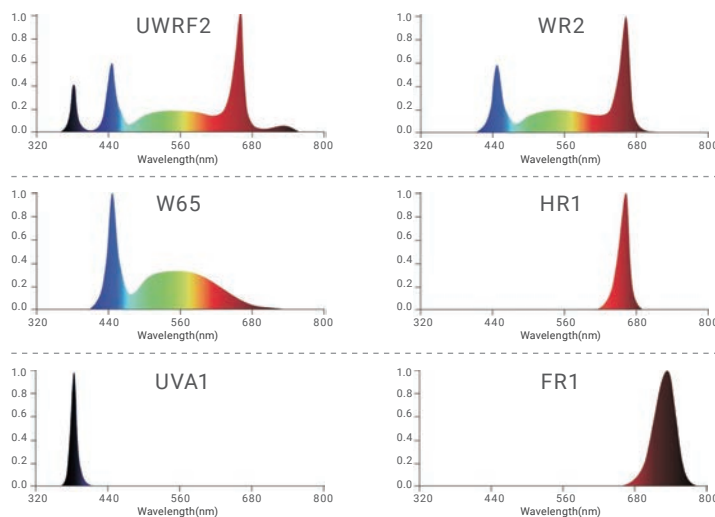

## Top Light SMART 670W

- 4 separately controlled channels
- PPF efficacy up to 3.03  $\mu\text{mol}/\text{J}$
- White 6500k & deep red 660nm & UVA 385nm & Far-Red 730nm
- Plug & play connectors for easy and fast connection
- IP66 water proof
- 3 years warranty

### Specifications

Watt Consumption	670W (400W+195W+45W+30W)
Input Voltage	AC120~ 277V
Input Current	5.7A (120Vac) 3.0A (240Vac) 2.6A (277Vac)
Power Factor	>0.95
Spectrum	Adjustable Spectrum
PPF ( $\mu\text{mol}/\text{s}$ )	1,800
Efficacy ( $\mu\text{mol}/\text{J}$ )	3.03 (UVA & Far-Red OFF) 2.69 (UVA & Far-Red ON)
Dimming Range	10%-100% Dim to Off
Dimensions	1114 mm $\times$ 1114 mm $\times$ 102 mm 43.86" $\times$ 43.86" $\times$ 4.04"
Dimming Method	Muanual Knob RJ-14 Ports
IP Rating	IP66
Guarantee	3 years limited
LED Configuration	White 6500k & Deep red 660nm & UVA 385nm & Far-Red 730nm
Power Cord Length	6' (1.8M)
Max Ambient temperature	35°C (95°F)
Fixing Height	6" ~ 18" (Above the canopy)
Control Channels	Channel 1: 400W (White 6500K) Channel 2: 195W (Deep Red 660nm) Channel 3: 45W (UVA 385nm) Channel 4: 30W (Far-Red 730nm)

### Tunable Spectrums (SPD)

### Dimensions (mm / ")